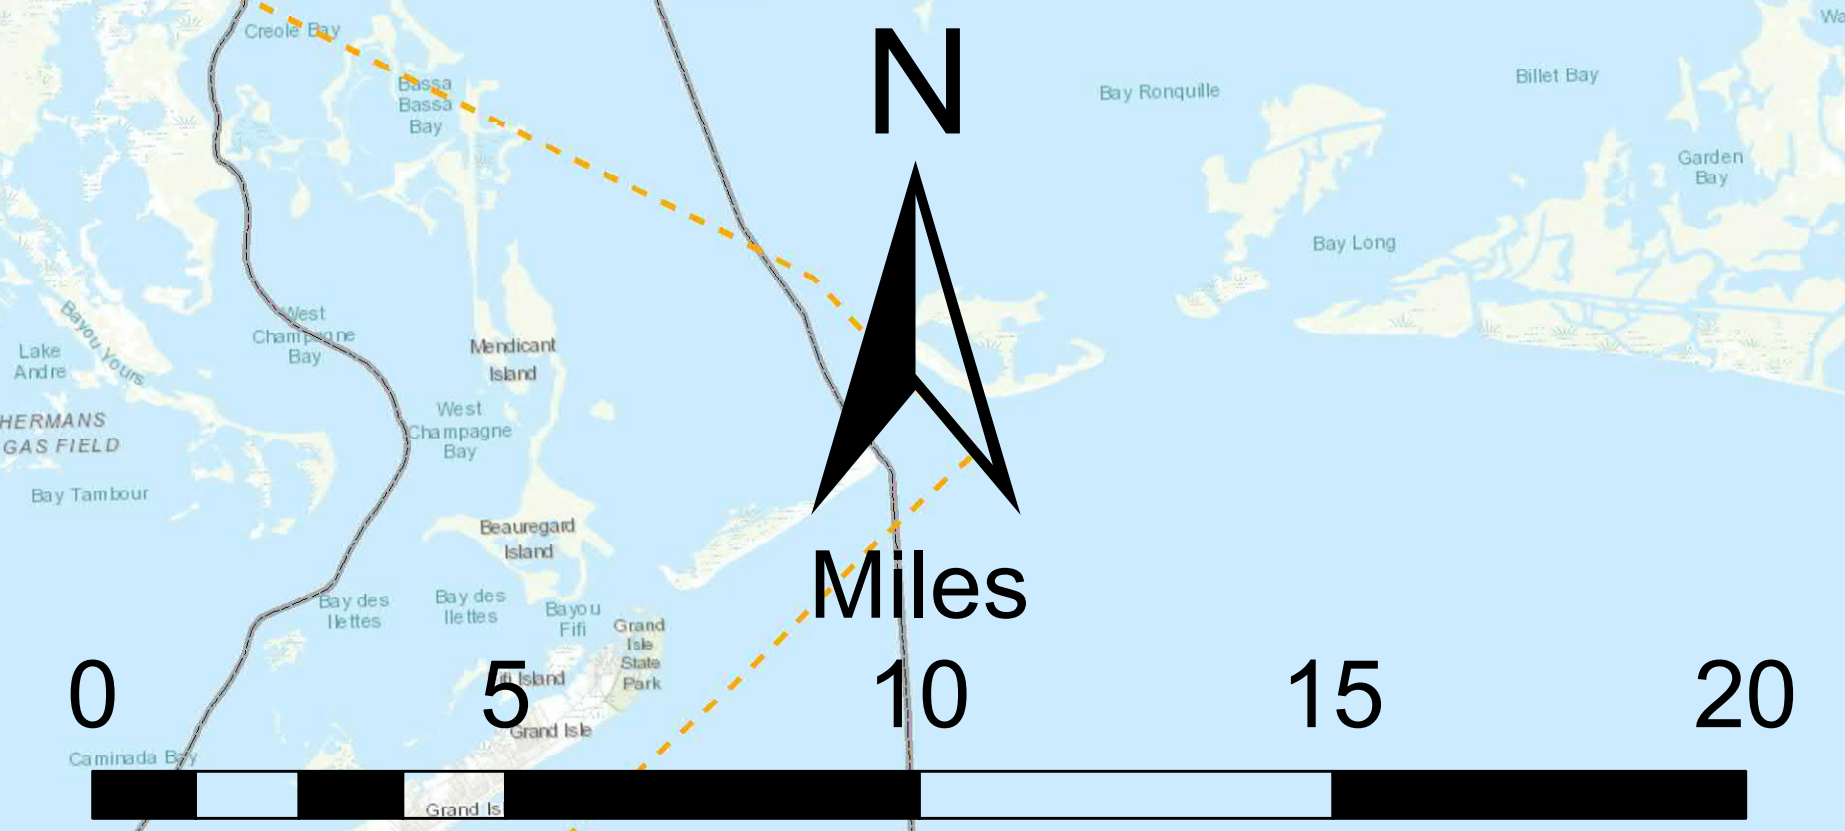

Estimated Restoration Dates for River Parishes, Terrebonne and Lafourche

Estimated Restoration Times
as of 12:00 p.m. Friday, September 17, 2021
for customers who can safely receive power.

- Majority of Customers Restored
- Majority Customers Restored between Sept. 15 - 20
- Majority Customers Restored between Sept. 21 - 25
- Majority Customers Restored between Sept. 26 - 29

**Certain Areas and Customers
Restoration Time May Be Extended
Due to Unforeseen Challenges**